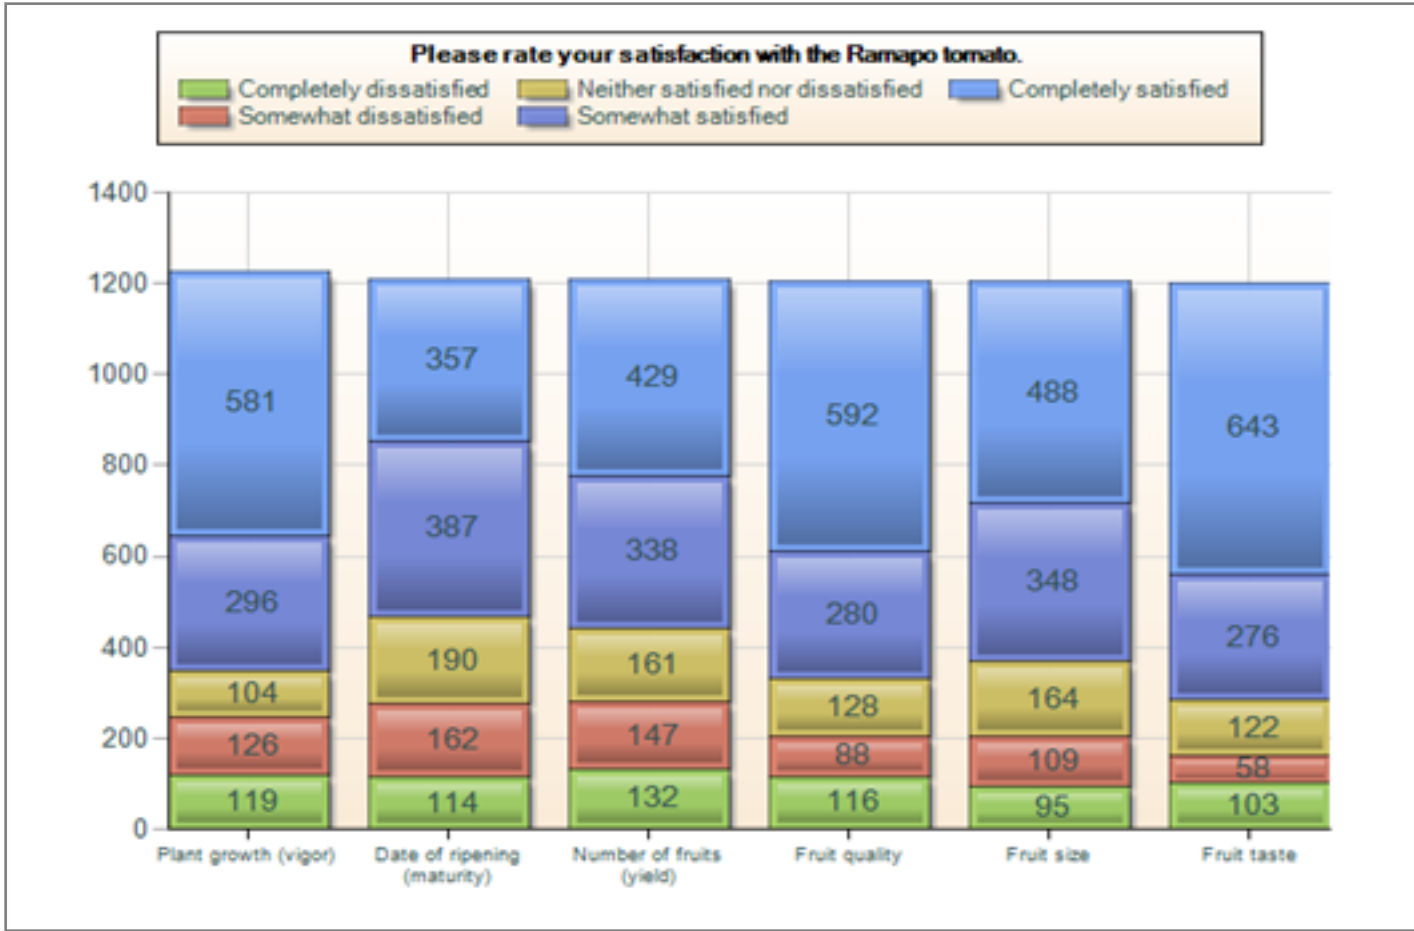

# Zoomerang Slide Presentation

**2008 Ramapo Tomato Survey:** Please rate your satisfaction with the Ramapo tomato.

**2008 Ramapo Tomato Survey:** Please rate your satisfaction with the Ramapo tomato compared to other tomato varieties you have ...

# 2008 Ramapo Tomato Survey: Do you grow early maturing varieties of tomato?

# 2008 Ramapo Tomato Survey: Do you plan on growing Ramapo tomatoes in the future?