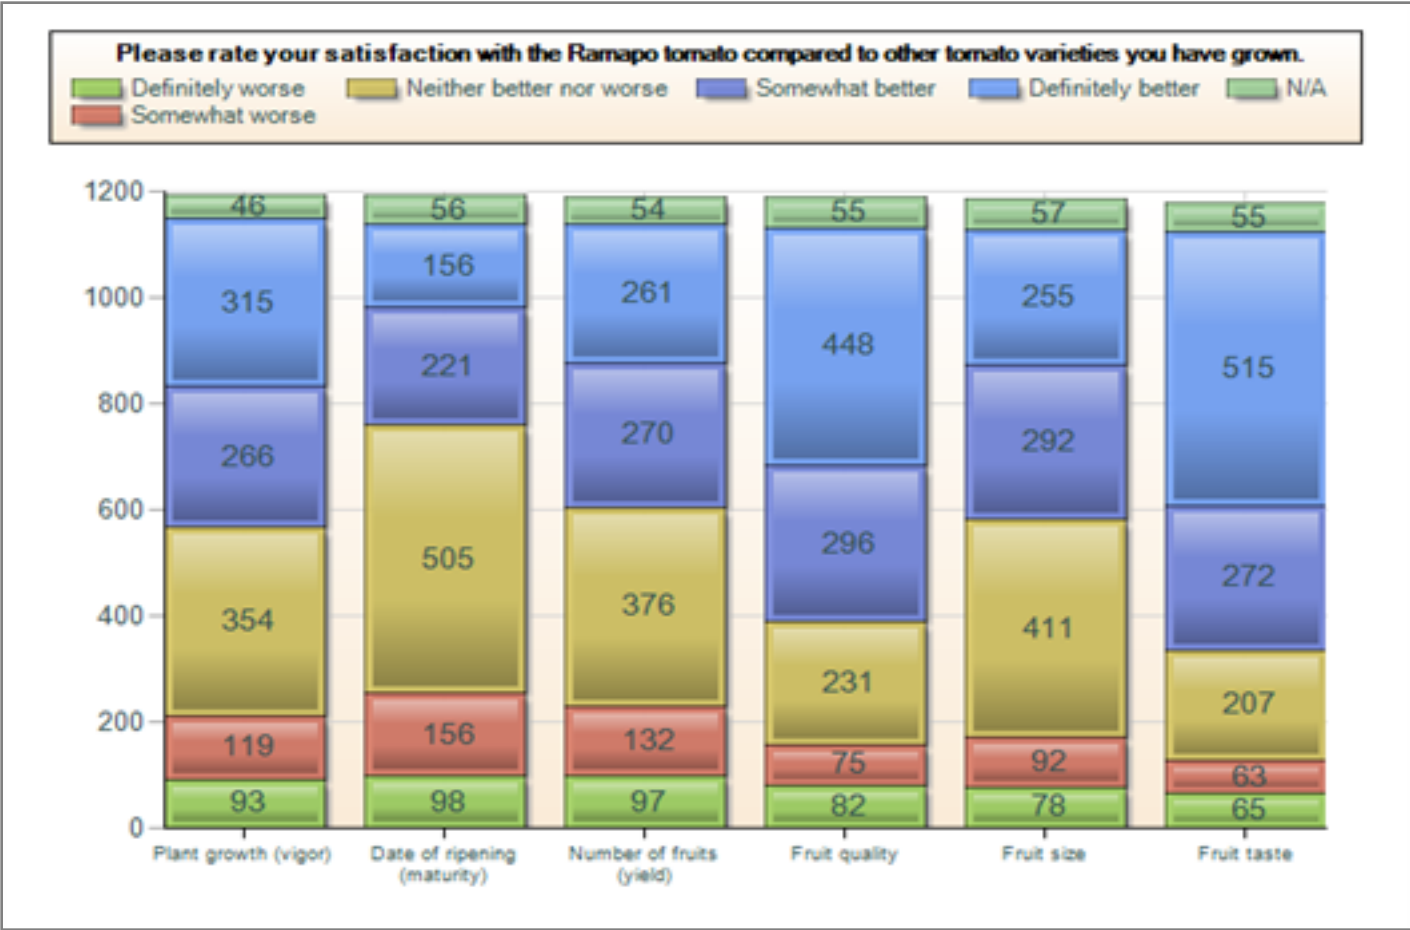

# Zoomerang Slide Presentation

**2008 Ramapo Tomato Survey:** Please rate your satisfaction with the Ramapo tomato.

**2008 Ramapo Tomato Survey:** Please rate your satisfaction with the Ramapo tomato compared to other tomato varieties you have ...

# 2008 Ramapo Tomato Survey: Do you grow early maturing varieties of tomato?

# 2008 Ramapo Tomato Survey: Do you plan on growing Ramapo tomatoes in the future?