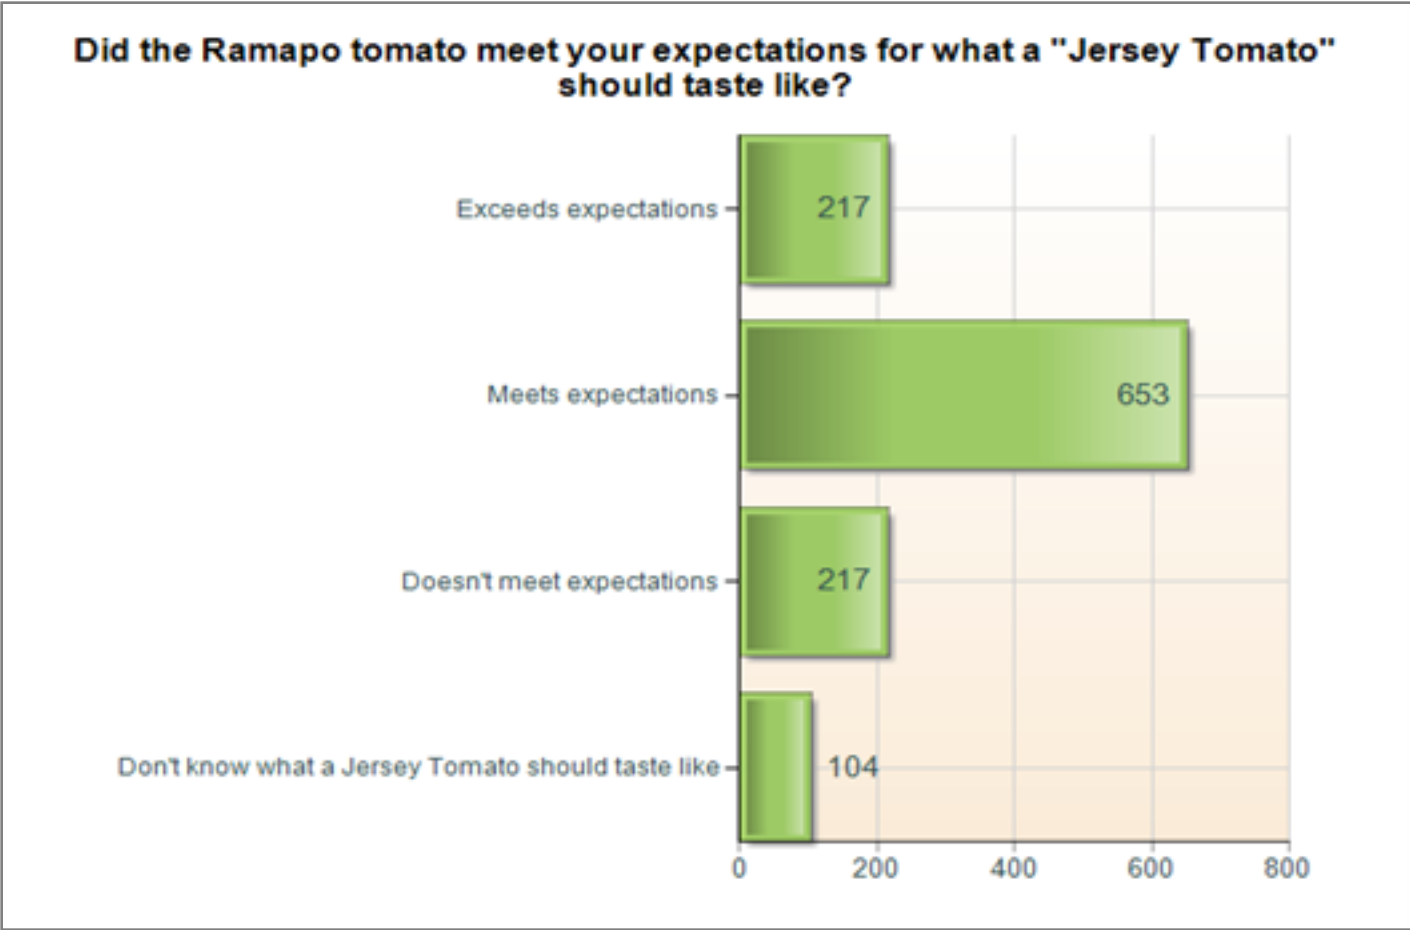

2008 Ramapo Tomato Survey: Did the Ramapo tomato meet your expectations for what a "Jersey Tomato" should taste like?