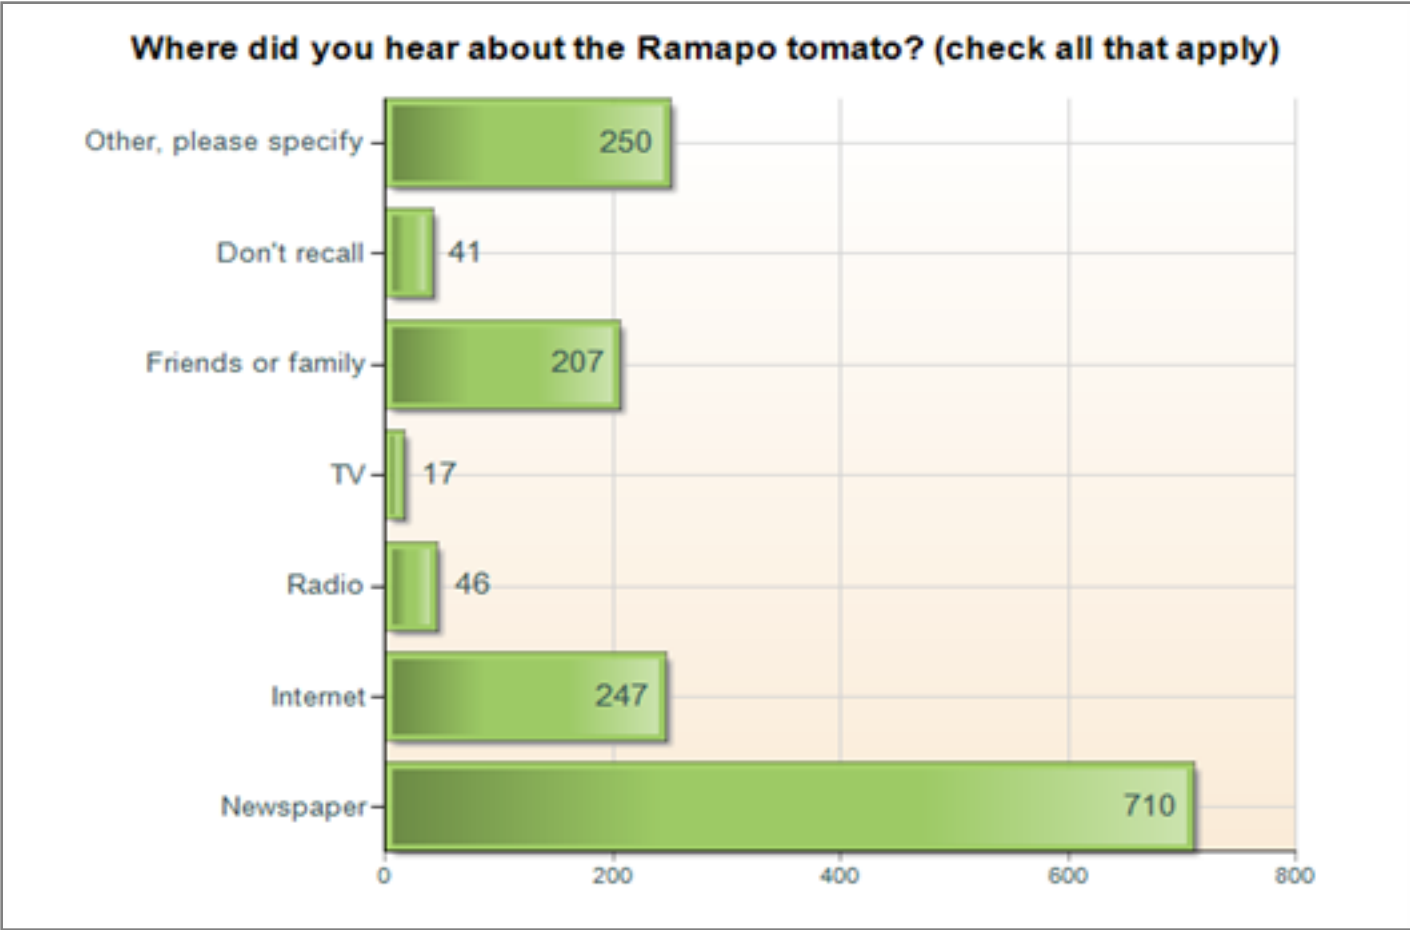

2008 Ramapo Tomato Survey: Where did you hear about the Ramapo tomato? (check all that apply)