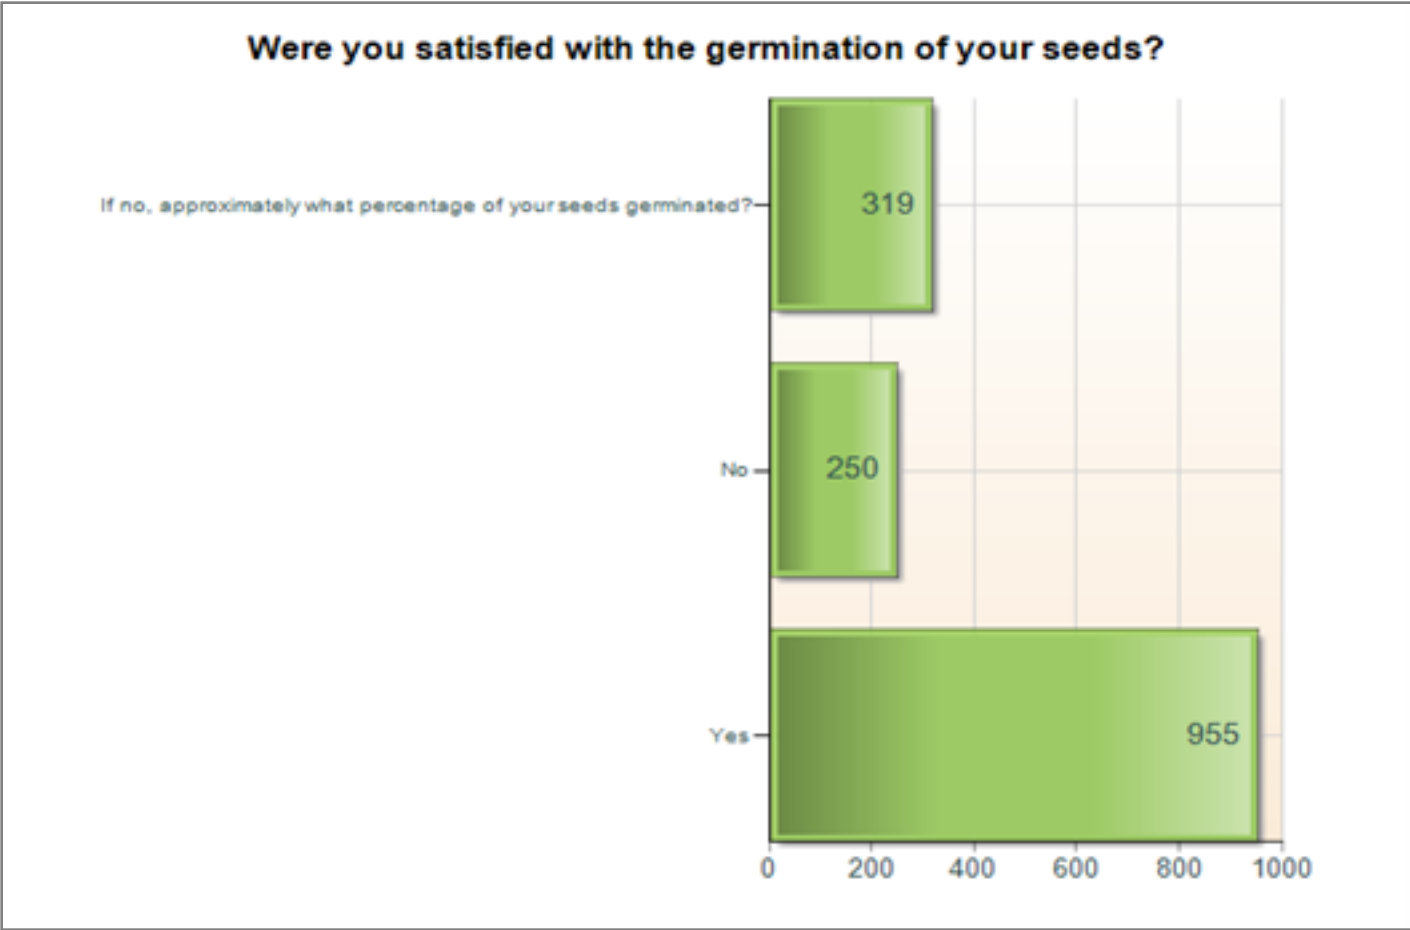

2008 Ramapo Tomato Survey: Were you satisfied with the germination of your seeds?